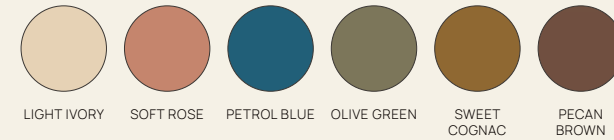

SIDE LAYERED

OOL 76

LAYERS / MATERIALS

CEMENT STUC (CUSTOM COLOUR POSSIBLE)

GLOSSY LACQUER (CUSTOM RAL COLOUR POSSIBLE)

BASE

THE WOODS

AFRORMOSIA