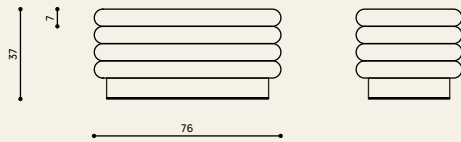

TOP VIEW

SIDE VIEW

SIZE (+/-)

L 76 CM | W 43 CM | H 37 CM

WEIGHT

36 KG

VARIANTS

CEMENT STUC LAYERS + AFRORMOSIA BASE
 GLOSSY LACQUER LAYERS + AFRORMOSIA BASE